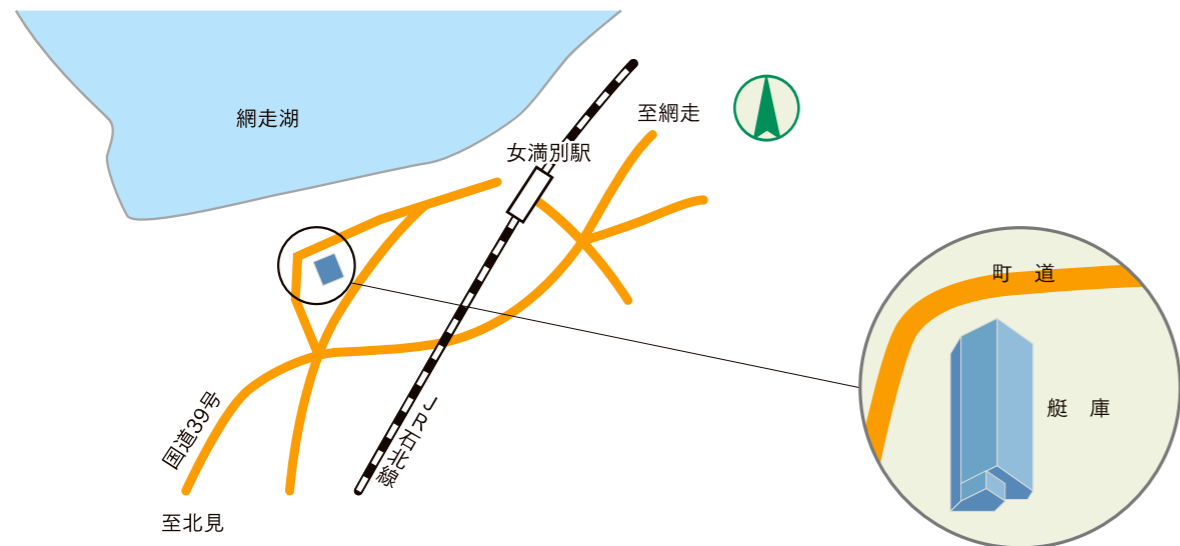

施設配置図 Campus Map

艇庫 Boat House

- ① Building 1
- ② Building 2
- ③ Building 3
- ④ Building 4
- ⑤ Buildings 5-6
- ⑥ Buildings 7-8
- ⑦ Buildings 9-10
- ⑧ Buildings 11-12
- ⑨ Buildings 13-14
- ⑩ Building 15
- ⑪ Building 16
- ⑫ Building 17
- ⑬ Administrative Office
- ⑭ International Center
- ⑮ Natural Energy Laboratory
- ⑯ Library
- ⑰ Lecture Hall
- ⑱ Information Processing Center
- ⑲ Gymnasium
- ⑳ Extracurricular Activity Facilities
- ㉑ University Hall and Health Administration Center
- ㉒ Dormitory
- ㉓ International Residence
- ㉔ Guest House Shirakaba
- ㉕ Staff Residences
- ㉖ Center for Regional Community
- ㉗ Innovative Manufacturing Center for Education and Research